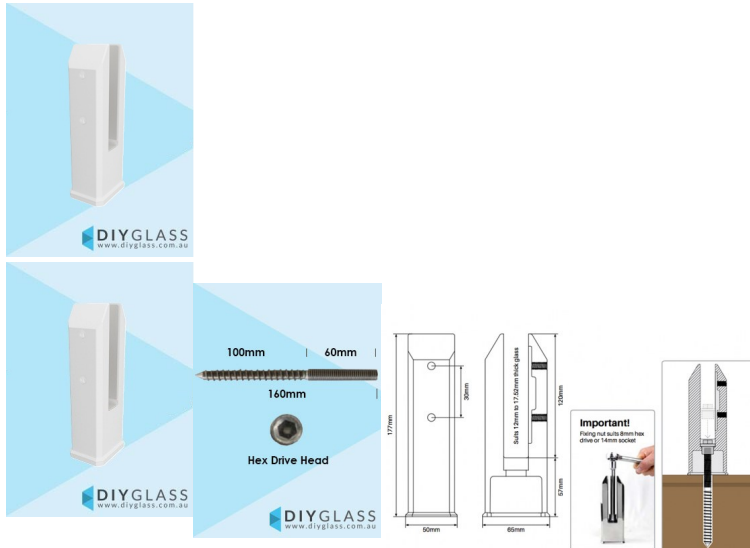

White Square Top Fix Spigot for 12mm to 17.52mm Glass with Timber Fixing Screw

- Suits 15mm to 17.52mm Thick Glass
- Friction Fit
- Ideal for steel beam installation: Bolt from underside of beam
- Made from Duplex Stainless Steel 2205 grade

[Click Here to view the installation guide](#)

Rating: Not Rated Yet

Price

\$ 106.00

\$ 106.00

[Ask a question about this product](#)

Description

- Suits 15mm to 17.52mm Thick Glass
- Friction Fit
- Ideal for steel beam installation: Bolt from underside of beam
- Made from Duplex Stainless Steel 2205 grade