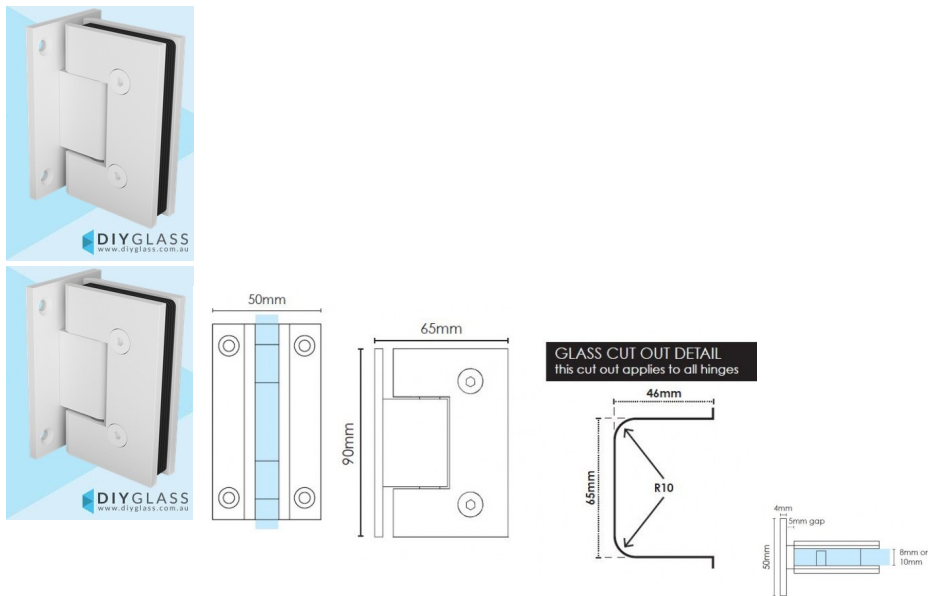

Matt White Wall to Glass Shower Screen Door Hinge

2 required per door

- Wall to Glass Hinge
- Matt White Finish
- 4 x Fixing Holes
- Allow 9mm gap between Wall and Glass
- Square Finish Edges
- Suitable for 8mm & 10mm Glass
- "D" Style Glass Cutouts
- Self Closing from approximately 25 Degrees
- Dual Action - opens inwards and outwards
- Made from solid brass
- Fixing Screws included
- Allen Key & Gaskets included

Maximum Door Weight when 2 hinges used is 35kg

Maximum Door Width when 2 hinges used is 800mm

Rating: Not Rated Yet

Price
\$ 52.00

\$ 52.00

[Ask a question about this product](#)

Description

Matt White Wall to Glass Hinge Shower Screen Hinge

2 required per door

- Wall to Glass Hinge
- Matt White Finish
- 4 x Fixing Holes
- Allow 9mm gap between Wall and Glass
- Square Finish Edges
- Suitable for 8mm & 10mm Glass
- "D" Style Glass Cutouts
- Self Closing from approximately 25 Degrees
- Dual Action - opens inwards and outwards
- Made from solid brass
- Fixing Screws included
- Allen Key & Gaskets included

Maximum Door Weight when 2 hinges used is 35kg

Maximum Door Width when 2 hinges used is 800mm