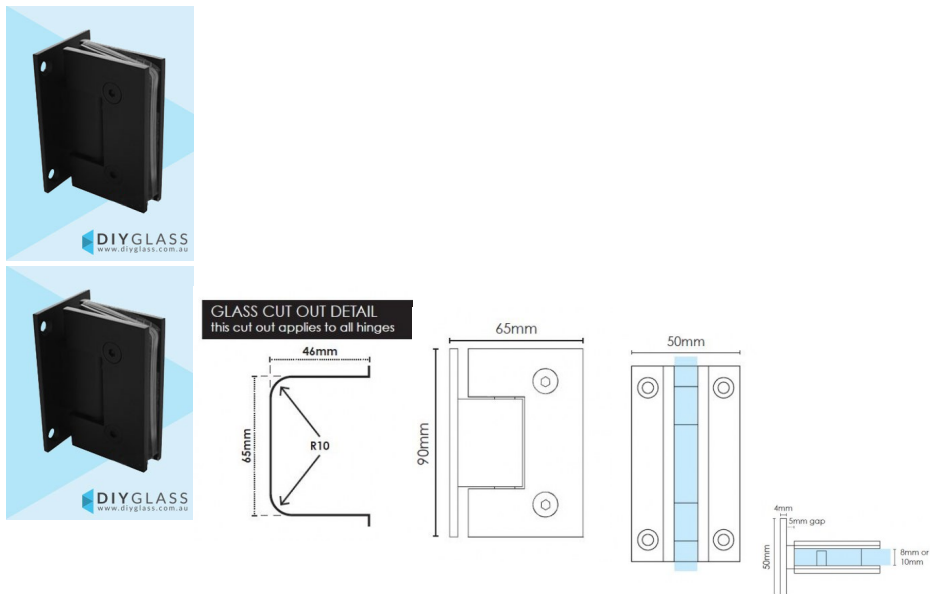

## Wall to Glass Matt Black Shower Screen Door Hinge

2 required per door

- Wall to Glass Hinge
- Matt Black Finish
- 4 x Fixing Holes
- Square Finish Edges
- Suitable for 8mm & 10mm Glass
- "D" Style Glass Cutouts
- Self Closing from approximately 25 Degrees
- Dual Action - opens inwards and outwards
- Made from solid brass
- Fixing Screws included
- Allen Key & Gaskets included

Maximum Door Weight when 2 hinges used is 35kg

Maximum Door Width when 2 hinges used is 800mm

Rating: Not Rated Yet

**Price**  
\$ 50.00

\$ 50.00

[Ask a question about this product](#)

Description

## Wall to Glass Matt Black Shower Screen Hinge

---

2 required per door

- Wall to Glass Hinge
- Matt Black Finish
- 4 x Fixing Holes
- Square Finish Edges
- Suitable for 8mm & 10mm Glass
- "D" Style Glass Cutouts
- Self Closing from approximately 25 Degrees
- Dual Action - opens inwards and outwards
- Made from solid brass
- Fixing Screws included
- Allen Key & Gaskets included

Maximum Door Weight when 2 hinges used is 35kg

Maximum Door Width when 2 hinges used is 800mm