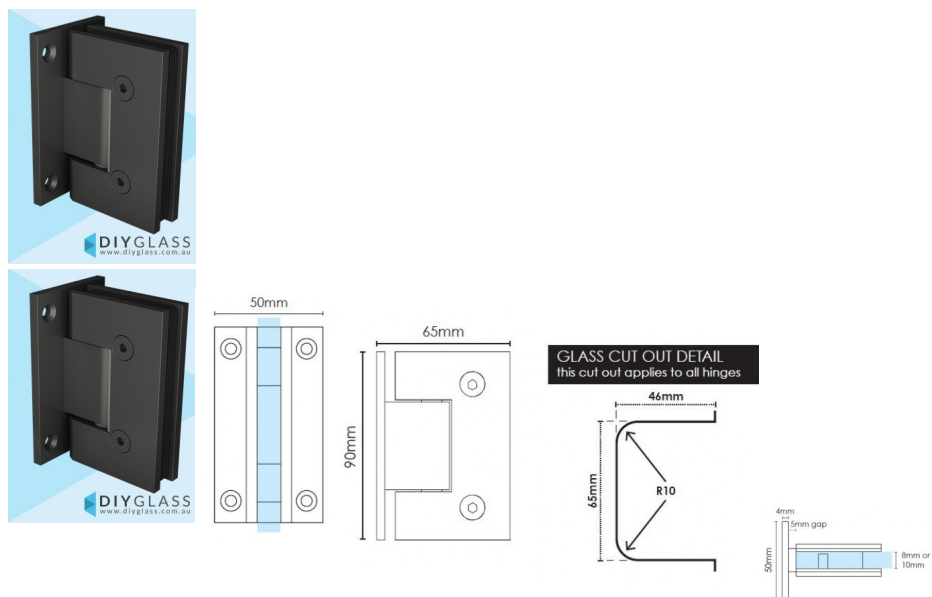

Gunmetal Grey Wall to Glass Shower Screen Door Hinge

2 required per door

- Wall to Glass Hinge
- Gunmetal Grey Finish
- 4 x Fixing Holes
- Allow 9mm gap between Wall and Glass
- Square Finish Edges
- Suitable for 8mm & 10mm Glass
- "D" Style Glass Cutouts
- Self Closing from approximately 25 Degrees
- Dual Action - opens inwards and outwards
- Made from solid brass
- Fixing Screws included
- Allen Key & Gaskets included

Maximum Door Weight when 2 hinges used is 35kg

Maximum Door Width when 2 hinges used is 800mm

Rating: Not Rated Yet

Price
\$ 52.00

\$ 52.00

[Ask a question about this product](#)

Description

Gunmetal Grey Wall to Glass Hinge Shower Screen Hinge

2 required per door

- Wall to Glass Hinge
- Gunmetal Grey Finish
- 4 x Fixing Holes
- Allow 9mm gap between Wall and Glass
- Square Finish Edges
- Suitable for 8mm & 10mm Glass
- "D" Style Glass Cutouts
- Self Closing from approximately 25 Degrees
- Dual Action - opens inwards and outwards
- Made from solid brass
- Fixing Screws included
- Allen Key & Gaskets included

Maximum Door Weight when 2 hinges used is 35kg

Maximum Door Width when 2 hinges used is 800mm