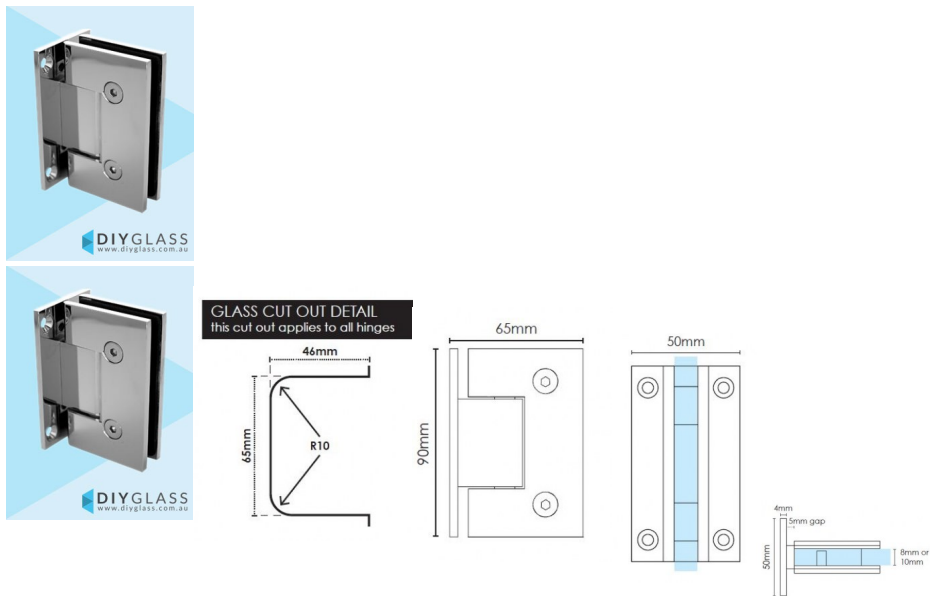

Wall to Glass Chrome Shower Screen Door Hinge

2 required per door

- Wall to Glass Hinge
- Chrome Plated Finish
- 4 x Fixing Holes
- Allow 9mm gap between Wall and Glass
- Square Finish Edges
- Suitable for 8mm & 10mm Glass
- "D" Style Glass Cutouts
- Self Closing from approximately 25 Degrees
- Dual Action - opens inwards and outwards
- Made from solid brass
- Fixing Screws included
- Allen Key & Gaskets included

Maximum Door Weight when 2 hinges used is 35kg

Maximum Door Width when 2 hinges used is 800mm

Rating: Not Rated Yet

Price
\$ 40.80

\$ 40.80

[Ask a question about this product](#)

Description

Wall to Glass Hinge Shower Screen Hinge

2 required per door

- Wall to Glass Hinge
- Chrome Plated Finish
- 4 x Fixing Holes
- Allow 9mm gap between Wall and Glass
- Square Finish Edges
- Suitable for 8mm & 10mm Glass
- "D" Style Glass Cutouts
- Self Closing from approximately 25 Degrees
- Dual Action - opens inwards and outwards
- Made from solid brass
- Fixing Screws included
- Allen Key & Gaskets included

Maximum Door Weight when 2 hinges used is 35kg

Maximum Door Width when 2 hinges used is 800mm