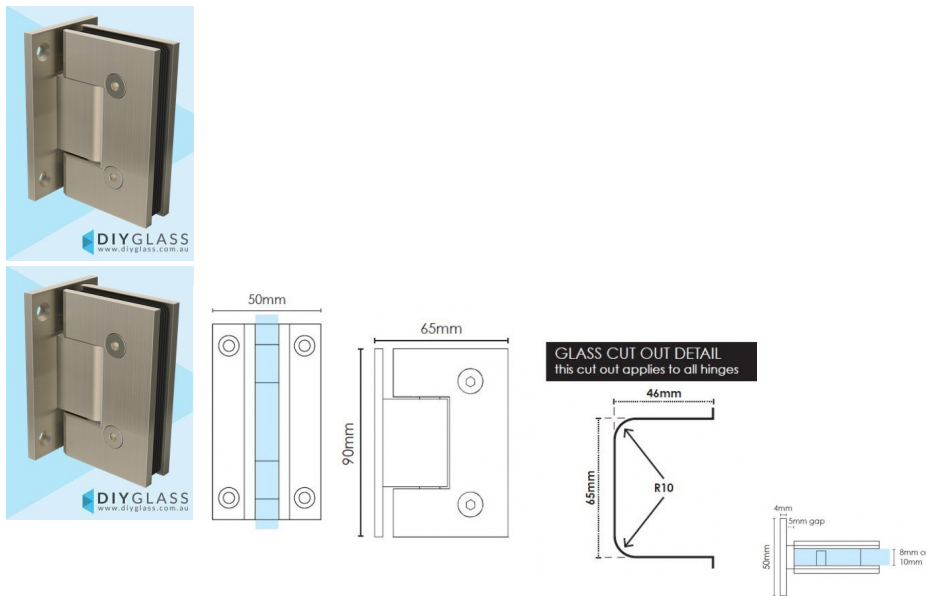

Brushed Nickel Wall to Glass Shower Screen Door Hinge

2 required per door

- Wall to Glass Hinge
- Brushed Nickel Finish
- 4 x Fixing Holes
- Allow 9mm gap between Wall and Glass
- Square Finish Edges
- Suitable for 8mm & 10mm Glass
- "D" Style Glass Cutouts
- Self Closing from approximately 25 Degrees
- Dual Action - opens inwards and outwards
- Made from solid brass
- Fixing Screws included
- Allen Key & Gaskets included

Maximum Door Weight when 2 hinges used is 35kg

Maximum Door Width when 2 hinges used is 800mm

Rating: Not Rated Yet

Price
\$ 52.00

\$ 52.00

[Ask a question about this product](#)

Description

Brushed Nickel Wall to Glass Hinge Shower Screen Hinge

2 required per door

- Wall to Glass Hinge
- Brushed Nickel Finish
- 4 x Fixing Holes
- Allow 9mm gap between Wall and Glass
- Square Finish Edges
- Suitable for 8mm & 10mm Glass
- "D" Style Glass Cutouts
- Self Closing from approximately 25 Degrees
- Dual Action - opens inwards and outwards
- Made from solid brass
- Fixing Screws included
- Allen Key & Gaskets included

Maximum Door Weight when 2 hinges used is 35kg

Maximum Door Width when 2 hinges used is 800mm