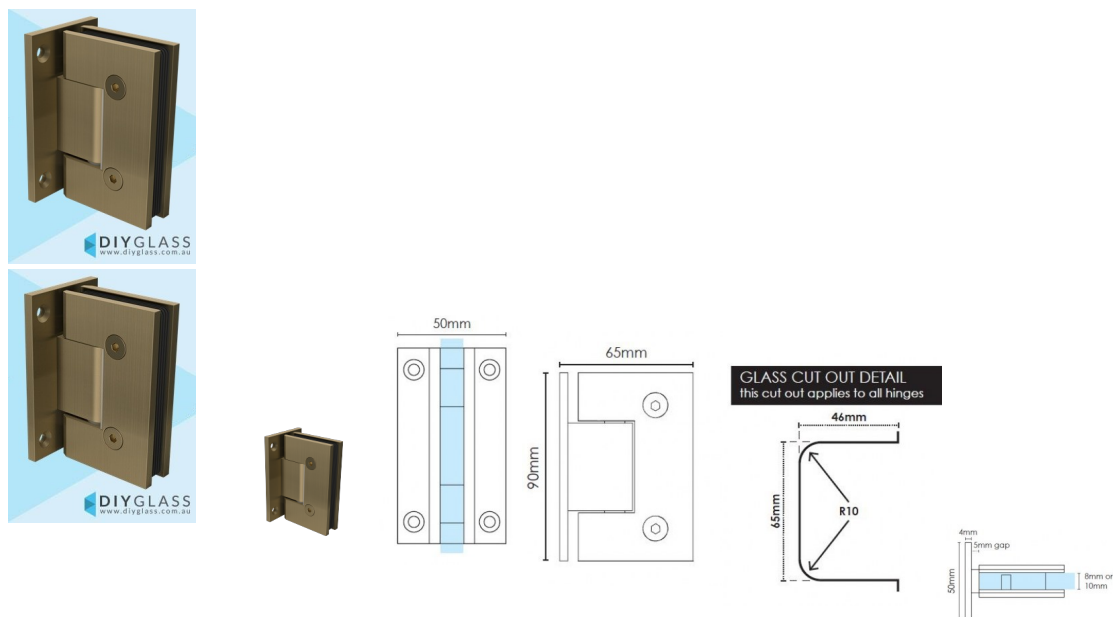

Wall to Glass Brushed Brass / Gold Shower Screen Door Hinge

2 required per door

- Wall to Glass Hinge
- Brushed Brass / Gold Finish
- 4 x Fixing Holes
- Allow 9mm gap between Wall and Glass
- Square Finish Edges
- Suitable for 8mm & 10mm Glass
- "D" Style Glass Cutouts
- Self Closing from approximately 25 Degrees
- Dual Action - opens inwards and outwards
- Made from solid brass
- Fixing Screws included
- Allen Key & Gaskets included

Maximum Door Weight when 2 hinges used is 35kg

Maximum Door Width when 2 hinges used is 800mm

Rating: Not Rated Yet

Price
\$ 52.00

\$ 52.00

[Ask a question about this product](#)

Brushed Gold Wall to Glass Hinge Shower Screen Hinge

Description

2 required per door

- Wall to Glass Hinge
- Brushed Brass / Gold Finish
- 4 x Fixing Holes
- Allow 9mm gap between Wall and Glass
- Square Finish Edges
- Suitable for 8mm & 10mm Glass
- "D" Style Glass Cutouts
- Self Closing from approximately 25 Degrees
- Dual Action - opens inwards and outwards
- Made from solid brass
- Fixing Screws included
- Allen Key & Gaskets included

Maximum Door Weight when 2 hinges used is 35kg

Maximum Door Width when 2 hinges used is 800mm