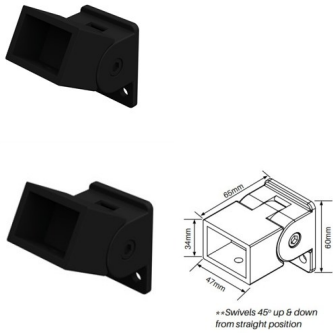

Vertical Swivel Bracket for 38x25mm Rails

- Aluminium Vertical swivel brackets for secure panel-to-post or wall on a vertical angle
- Available in three popular colours: Black, Monument, and White
- Designed to suit 38x25mm pool fence rails – perfect fit for standard profiles
- Ideal for both flat surface (wall) and post installations
- High-quality, rust-resistant aluminium for long-lasting outdoor performance
- Powder-coated finish for a sleek, professional look
- Includes mounting screws for fast and easy installation
- Perfect for new fence setups or replacing worn-out brackets

Rating: Not Rated Yet

Price

\$0.00

\$0.00

[Ask a question about this product](#)

Description

- Aluminium Vertical swivel brackets for secure panel-to-post or wall on a vertical angle
- Available in three popular colours: Black, Monument, and White
- Designed to suit 38x25mm pool fence rails – perfect fit for standard profiles
- Ideal for both flat surface (wall) and post installations
- High-quality, rust-resistant aluminium for long-lasting outdoor performance
- Powder-coated finish for a sleek, professional look
- Includes mounting screws for fast and easy installation
- Perfect for new fence setups or replacing worn-out brackets