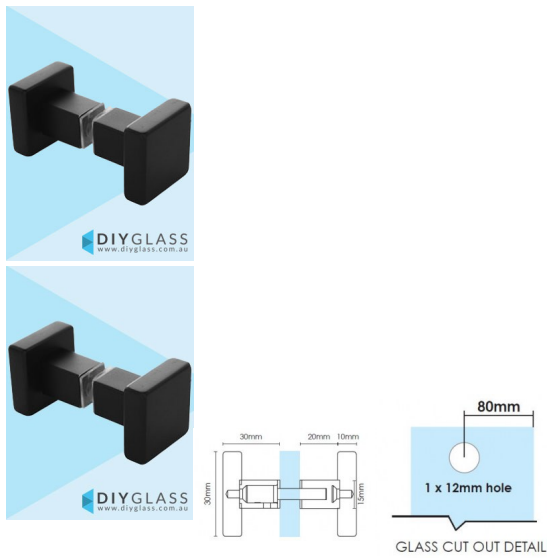

## Square Recessed Matt Black Shower Screen Door Knob

- Square Recessed Shape Knob for Shower Screen Door
- Matt Black Finish
- Double pull knob
- Suits 8mm, 10mm and 12mm thick glass
- Requires a 12mm hole in the glass
- Made from Solid Brass
- Nylon spacers and gaskets included to prevent glass/metal contact

### Description

- Square Recessed Shape Knob for Shower Screen Door
- Matt Black Finish
- Double pull knob
- Suits 8mm, 10mm and 12mm thick glass
- Requires a 12mm hole in the glass
- Made from Solid Brass
- Nylon spacers and gaskets included to prevent glass/metal contact