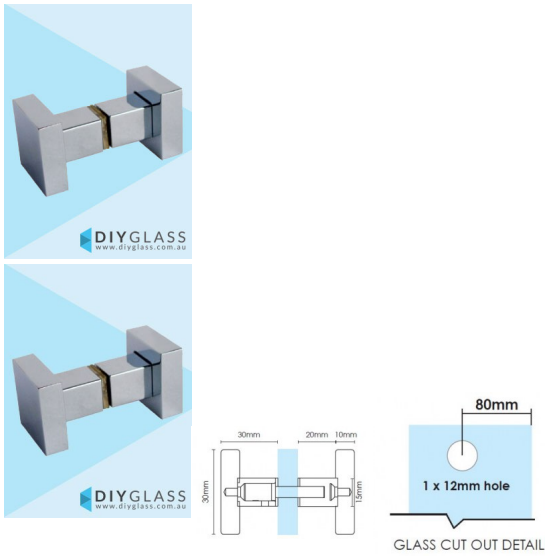

Square Recessed Chrome Shower Screen Door Knob

- Square Recessed Shape Knob for Shower Screen Door
- Chrome Plated Finish
- Double pull knob
- Suits 8mm, 10mm and 12mm thick glass
- Requires a 12mm hole in the door
- Made from Solid Brass
- Nylon spacers and gaskets included to prevent glass/metal contact

Rating: Not Rated Yet

Price
\$ 21.00

\$ 21.00

[Ask a question about this product](#)

Description

- Square Recessed Shape Knob for Shower Screen Door
- Chrome Plated Finish
- Double pull knob
- Suits 8mm, 10mm and 12mm thick glass
- Requires a 12mm hole in the door
- Made from Solid Brass
- Nylon spacers and gaskets included to prevent glass/metal contact