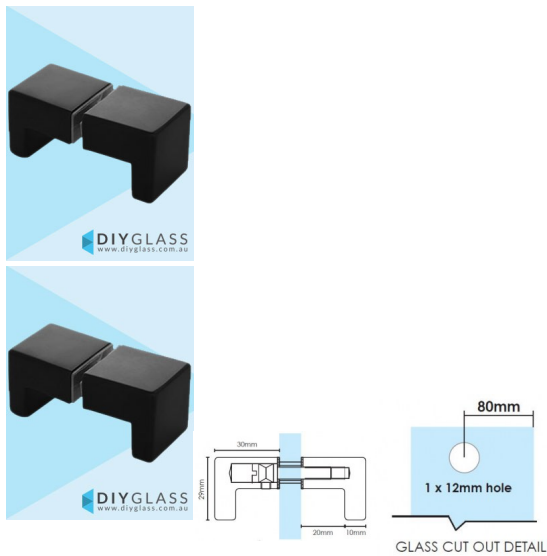

## Square L Shape Matt Black Shower Screen Door Knob

- Square L Shape Knob for Shower Screen Door
- Matt Black Finish
- Double pull knob
- Suits 8mm, 10mm and 12mm thick glass
- Requires a 12mm hole in the glass
- Made from Solid Brass
- Nylon spacers and gaskets included to prevent glass/metal contact

### Description

- Square L Shape Knob for Shower Screen Door
- Matt Black Finish
- Double pull knob
- Suits 8mm, 10mm and 12mm thick glass
- Requires a 12mm hole in the glass
- Made from Solid Brass
- Nylon spacers and gaskets included to prevent glass/metal contact