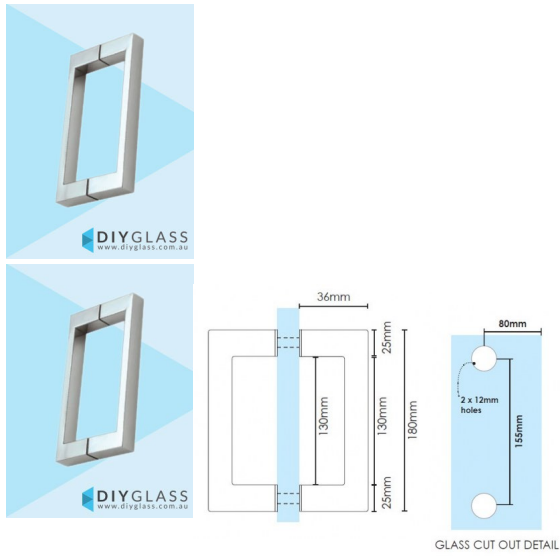

Square Chrome Shower Screen Door Handle

- Square D Handle Shower Screen Door Handle
- Stainless steel in a mirror finish
- Back to back pull handles
- Suits 8mm, 10mm and 12mm thick glass
- Requires 2 x 12mm holes at 155mm centres
- Nylon spacers and gaskets included to prevent glass/metal contact

Rating: Not Rated Yet

Price
\$ 29.10

\$ 29.10

[Ask a question about this product](#)

Description

- Square D Handle Shower Screen Door Handle
- Stainless steel in a mirror finish
- Back to back pull handles
- Suits 8mm, 10mm and 12mm thick glass
- Requires 2 x 12mm holes at 155mm centres
- Nylon spacers and gaskets included to prevent glass/metal contact