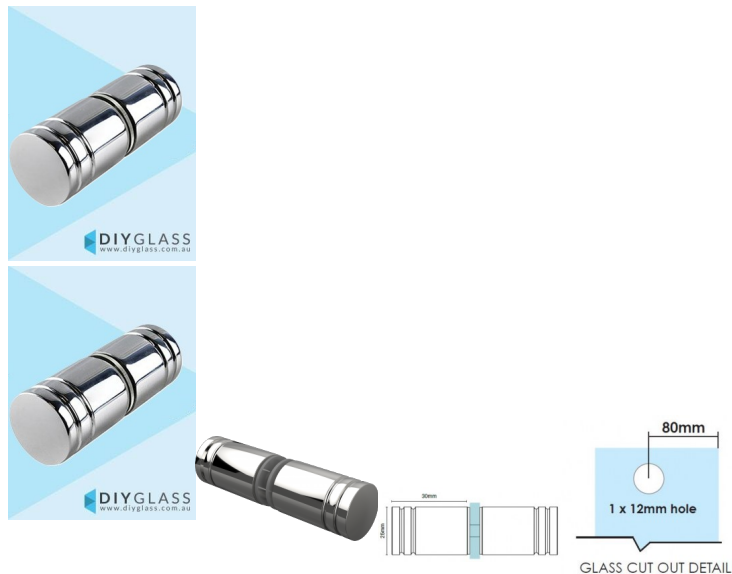

Slimline Round Chrome Shower Screen Door Knob

- Slimline 25mm Diameter Round Knob for Glass Shower Screen Door
- Chrome Plated Finish
- Double pull knob
- Suits 6mm, 8mm, 10mm and 12mm thick glass
- Requires a 12mm hole in the door
- Made from Solid Brass
- Nylon spacers and gaskets included to prevent glass/metal contact

Rating: Not Rated Yet

Price
\$ 21.00

\$ 21.00

[Ask a question about this product](#)

Description

- Slimline 25mm Diameter Round Knob for Glass Shower Screen Door
- Chrome Plated Finish
- Double pull knob
- Suits 6mm, 8mm, 10mm and 12mm thick glass
- Requires a 12mm hole in the door
- Made from Solid Brass
- Nylon spacers and gaskets included to prevent glass/metal contact