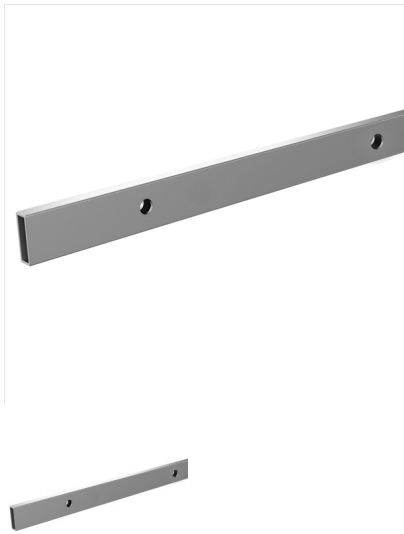

1950mm Polished Chrome Sliding Shower Screen Rail

- Length: 1950mm
- Finish: Polished Chrome
- Opening: Suits wall to wall openings of 1200mm to 1540mm
- Rail Dimensions: 30mm high x 10mm wide
- Pre-Drilled and ready to install with modular panels.
- Simply cut down ends to desired overall width.

Rating: Not Rated Yet

Price

\$ 114.00

\$ 114.00

[Ask a question about this product](#)

Description

- Length: 1950mm
- Finish: Polished Chrome
- Opening: Suits wall to wall openings of 1540mm to 1940mm
- Rail Dimensions: 30mm high x 10mm wide
- Pre-Drilled and ready to install with modular panels.
- Simply cut down ends to desired overall width.