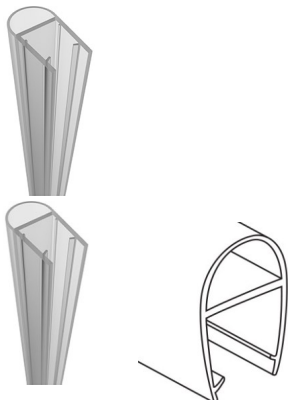

## Sliding Shower Door Bump Stopper

- 2130mm Long
- Suits 10mm Glass
- 10mm Bulb
- Prevents Sliding Glass Door contact between glass and wall.

Rating: Not Rated Yet

**Price**

\$ 8.00

\$ 8.00

[Ask a question about this product](#)

### Description

- 2130mm Long
- Suits 10mm Glass
- 10mm Bulb
- Prevents Sliding Glass Door contact between glass and wall.