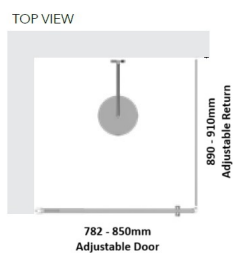

### Kit contains

- 1 x 782-850mm Adjustable Door Panel
- 1 x 890-910mm Adjustable Return Panel
- 1 x 90 Degree Adapter

Bright Silver finish

U Channel install to wall for ease of installation and overcoming of potential out of square issues

#### Kit contains

- 1 x 782-850mm Adjustable Door Panel
- 1 x 890-910mm Adjustable Return Panel
- 1 x 90 Degree Adapter