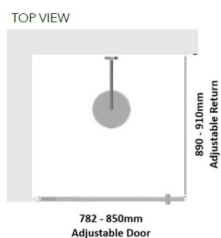

### Kit contains

- 1 x 782-850mm Adjustable Door Panel
- 1 x 890-910mm Adjustable Return Panel
- 1 x 90 Degree Adapter

Bright Silver finish

U Channel install to wall for ease of installation and overcoming of potential out of square issues

#### Kit contains

- 1 x 782-850mm Adjustable Door Panel
- 1 x 890-910mm Adjustable Return Panel
- 1 x 90 Degree Adapter