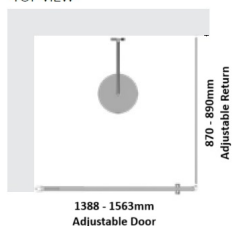

Silver Framed Corner Shower Screen

TOP VIEW

TOP VIEW

Kit contains

- 1 x 1388-1562mm Adjustable Door Panel
- 1 x 870-890mm Adjustable Return Panel
- 1 x 90 Degree Adapter

Bright Silver finish

U Channel install to wall for ease of installation and overcoming of potential out of square issues

Door must be installed in the corner and must open outwards.

[Click Here to View our installation guide.](#)

Rating: Not Rated Yet

Price

\$ 540.00

\$ 540.00

[Ask a question about this product](#)

Description

Kit contains

- 1 x 1388-1562mm Adjustable Door Panel
- 1 x 870-890mm Adjustable Return Panel

Silver Framed Corner Shower Screen

- 1 x 90 Degree Adapter

Bright Silver finish

U Channel install to wall for ease of installation and overcoming of potential out of square issues