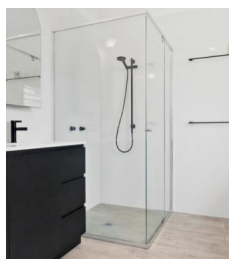

Silver Framed Corner Shower Screen

TOP VIEW

TOP VIEW

Kit contains

- 1 x 1388-1562mm Adjustable Door Panel
- 1 x 870-890mm Adjustable Return Panel
- 1 x 90 Degree Adapter

Bright Silver finish

U Channel install to wall for ease of installation and overcoming of potential out of square issues

Kit contains

- 1 x 1388-1562mm Adjustable Door Panel
- 1 x 870-890mm Adjustable Return Panel

Silver Framed Corner Shower Screen

- 1 x 90 Degree Adapter

Bright Silver finish

U Channel install to wall for ease of installation and overcoming of potential out of square issues