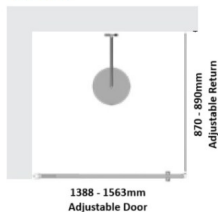

Silver Framed Corner Shower Screen

TOP VIEW

TOP VIEW

Kit contains

- 1 x 1388-1562mm Adjustable Door Panel
- 1 x 870-890mm Adjustable Return Panel
- 1 x 90 Degree Adapter

Bright Silver finish

U Channel install to wall for ease of installation and overcoming of potential out of square issues

Door must be installed in the corner and must open outwards.

[Click Here to View our installation guide.](#)

Rating: Not Rated Yet

Price

\$ 540.00

\$ 540.00

[Ask a question about this product](#)

Description

Kit contains

- 1 x 1388-1562mm Adjustable Door Panel
- 1 x 870-890mm Adjustable Return Panel

Silver Framed Corner Shower Screen

- 1 x 90 Degree Adapter

Bright Silver finish

U Channel install to wall for ease of installation and overcoming of potential out of square issues