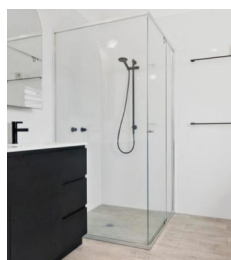

## Silver Framed Corner Shower Screen

TOP VIEW

TOP VIEW

## Silver Framed Corner Shower Screen

---

- 1 x 90 Degree Adapter

Bright Silver finish

U Channel install to wall for ease of installation and overcoming of potential out of square issues

Door must be installed in the corner and must open outwards.