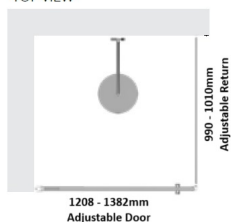

Silver Framed Corner Shower Screen

TOP VIEW