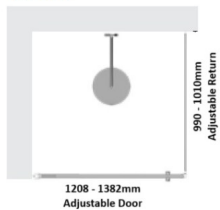

### Kit contains

- 1 x 1208-1382mm Adjustable Door Panel
- 1 x 990-1010mm Adjustable Return Panel
- 1 x 90 Degree Adapter

#### Kit contains

- 1 x 1208-1382mm Adjustable Door Panel
- 1 x 990-1010mm Adjustable Return Panel