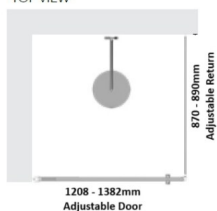

### Kit contains

- 1 x 1208-1382mm Adjustable Door Panel
- 1 x 870-890mm Adjustable Return Panel
- 1 x 90 Degree Adapter

#### Kit contains

- 1 x 1208-1382mm Adjustable Door Panel
- 1 x 870-890mm Adjustable Return Panel