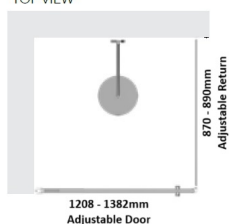

Silver Framed Corner Shower Screen

TOP VIEW