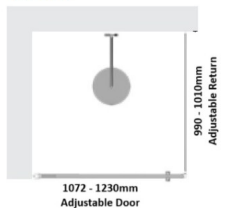

### Kit contains

- 1 x 1072-1230mm Adjustable Door Panel
- 1 x 990-1010mm Adjustable Return Panel
- 1 x 90 Degree Adapter

#### Kit contains

- 1 x 1072-1230mm Adjustable Door Panel
- 1 x 990-1010mm Adjustable Return Panel