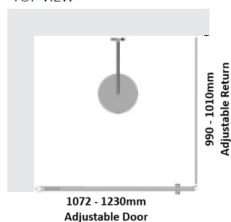

Silver Framed Corner Shower Screen

TOP VIEW