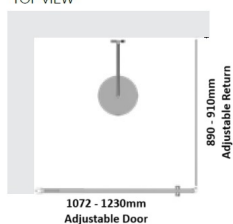

Silver Framed Corner Shower Screen

TOP VIEW

TOP VIEW

Kit contains

- 1 x 1072-1230mm Adjustable Door Panel
- 1 x 890-910mm Adjustable Return Panel
- 1 x 90 Degree Adapter

Bright Silver finish

U Channel install to wall for ease of installation and overcoming of potential out of square issues

Door must be installed in the corner and must open outwards.

[Click Here to View our installation guide.](#)

Rating: Not Rated Yet

Price

\$ 484.00

\$ 484.00

[Ask a question about this product](#)

Description

Kit contains

- 1 x 1072-1230mm Adjustable Door Panel
- 1 x 890-910mm Adjustable Return Panel

Silver Framed Corner Shower Screen

- 1 x 90 Degree Adapter

Bright Silver finish

U Channel install to wall for ease of installation and overcoming of potential out of square issues