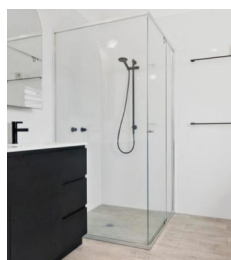

Silver Framed Corner Shower Screen

TOP VIEW

TOP VIEW

Kit contains

- 1 x 1072-1230mm Adjustable Door Panel
- 1 x 890-910mm Adjustable Return Panel
- 1 x 90 Degree Adapter

Bright Silver finish

U Channel install to wall for ease of installation and overcoming of potential out of square issues

Kit contains

- 1 x 1072-1230mm Adjustable Door Panel
- 1 x 890-910mm Adjustable Return Panel

Silver Framed Corner Shower Screen

- 1 x 90 Degree Adapter

Bright Silver finish

U Channel install to wall for ease of installation and overcoming of potential out of square issues