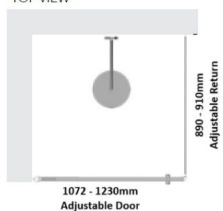

Silver Framed Corner Shower Screen

TOP VIEW

TOP VIEW

Kit contains

- 1 x 1072-1230mm Adjustable Door Panel
- 1 x 890-910mm Adjustable Return Panel
- 1 x 90 Degree Adapter

Bright Silver finish

U Channel install to wall for ease of installation and overcoming of potential out of square issues

Door must be installed in the corner and must open outwards.

[Click Here to View our installation guide.](#)

Rating: Not Rated Yet

Price

\$ 484.00

\$ 484.00

[Ask a question about this product](#)

Description

Kit contains

- 1 x 1072-1230mm Adjustable Door Panel
- 1 x 890-910mm Adjustable Return Panel

Silver Framed Corner Shower Screen

- 1 x 90 Degree Adapter

Bright Silver finish

U Channel install to wall for ease of installation and overcoming of potential out of square issues