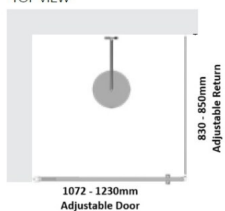

Silver Framed Corner Shower Screen

TOP VIEW

TOP VIEW

Kit contains

- 1 x 1072-1230mm Adjustable Door Panel
- 1 x 830-850mm Adjustable Return Panel
- 1 x 90 Degree Adapter

Bright Silver finish

U Channel install to wall for ease of installation and overcoming of potential out of square issues

Door must be installed in the corner and must open outwards.

[Click Here to View our installation guide.](#)

Rating: Not Rated Yet

Price

\$ 482.00

\$ 482.00

[Ask a question about this product](#)

Description

Kit contains

- 1 x 1072-1230mm Adjustable Door Panel
- 1 x 830-850mm Adjustable Return Panel

Silver Framed Corner Shower Screen

- 1 x 90 Degree Adapter

Bright Silver finish

U Channel install to wall for ease of installation and overcoming of potential out of square issues