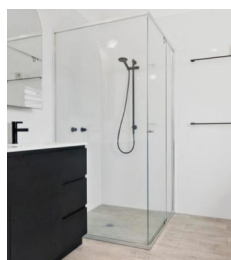

Silver Framed Corner Shower Screen

TOP VIEW

TOP VIEW

Kit contains

- 1 x 1072-1230mm Adjustable Door Panel
- 1 x 830-850mm Adjustable Return Panel
- 1 x 90 Degree Adapter

Bright Silver finish

U Channel install to wall for ease of installation and overcoming of potential out of square issues

Kit contains

- 1 x 1072-1230mm Adjustable Door Panel
- 1 x 830-850mm Adjustable Return Panel

Silver Framed Corner Shower Screen

- 1 x 90 Degree Adapter

Bright Silver finish

U Channel install to wall for ease of installation and overcoming of potential out of square issues