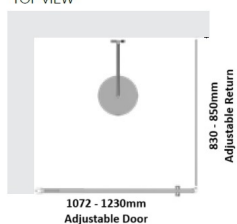

Silver Framed Corner Shower Screen

TOP VIEW

TOP VIEW

Kit contains

- 1 x 1072-1230mm Adjustable Door Panel
- 1 x 830-850mm Adjustable Return Panel
- 1 x 90 Degree Adapter

Bright Silver finish

U Channel install to wall for ease of installation and overcoming of potential out of square issues

Door must be installed in the corner and must open outwards.

[Click Here to View our installation guide.](#)

Rating: Not Rated Yet

Price

\$ 482.00

\$ 482.00

[Ask a question about this product](#)

Description

Kit contains

- 1 x 1072-1230mm Adjustable Door Panel
- 1 x 830-850mm Adjustable Return Panel

Silver Framed Corner Shower Screen

- 1 x 90 Degree Adapter

Bright Silver finish

U Channel install to wall for ease of installation and overcoming of potential out of square issues