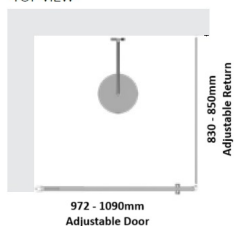

Silver Framed Corner Shower Screen

TOP VIEW