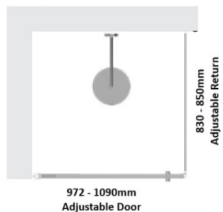

### Kit contains

- 1 x 972-1090mm Adjustable Door Panel
- 1 x 830-850mm Adjustable Return Panel
- 1 x 90 Degree Adapter