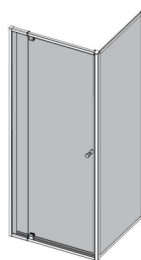

## Silver Framed Corner Shower Screen

TOP VIEW

TOP VIEW

### Kit contains

- 1 x 872-990mm Adjustable Door Panel
- 1 x 870-890mm Adjustable Return Panel
- 1 x 90 Degree Adapter

Bright Silver finish

U Channel install to wall for ease of installation and overcoming of potential out of square issues

## Silver Framed Corner Shower Screen

---

- 1 x 90 Degree Adapter

Bright Silver finish

U Channel install to wall for ease of installation and overcoming of potential out of square issues

Door must be installed in the corner and must open outwards.