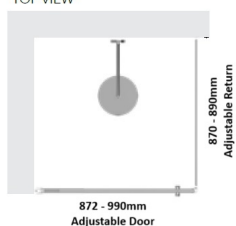

Silver Framed Corner Shower Screen

TOP VIEW