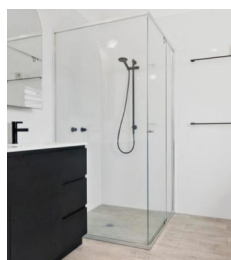

## Silver Framed Corner Shower Screen

TOP VIEW

TOP VIEW

### Kit contains

- 1 x 872-990mm Adjustable Door Panel
- 1 x 870-890mm Adjustable Return Panel
- 1 x 90 Degree Adapter

Bright Silver finish

U Channel install to wall for ease of installation and overcoming of potential out of square issues

## Silver Framed Corner Shower Screen

---

- 1 x 90 Degree Adapter

Bright Silver finish

U Channel install to wall for ease of installation and overcoming of potential out of square issues

Door must be installed in the corner and must open outwards.