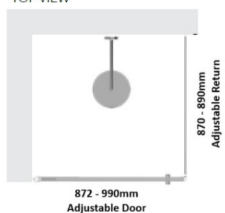

### Kit contains

- 1 x 872-990mm Adjustable Door Panel
- 1 x 870-890mm Adjustable Return Panel
- 1 x 90 Degree Adapter

Bright Silver finish

U Channel install to wall for ease of installation and overcoming of potential out of square issues

#### Kit contains

- 1 x 872-990mm Adjustable Door Panel
- 1 x 870-890mm Adjustable Return Panel