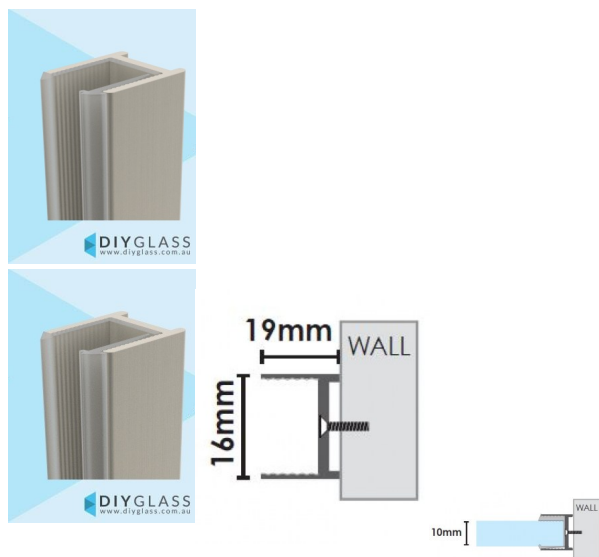

Brushed Nickel 19mm Deep 2100mm Long Shower Screen Wall Channel

- 19mm Slimline Aluminium Channel
- Adds 8mm to the overall glass width
- Matt White Finish
- Dry Glaze System - No need for silicon in glass
- Suits 10mm Glass
- Consider using where the wall is out of square (up to 6mm) or where a slimline channel looks is desired
- Unique Aluminium extrusion has internal ribs which hold secure 2part Clear Glazing PVC
- Fast Installation
- U-Channel & 2 Part Glazing PVC Included

Rating: Not Rated Yet

Price
\$ 52.00

\$ 52.00

[Ask a question about this product](#)

Description

- 19mm Slimline Aluminium Channel
- Adds 8mm to the overall glass width
- Matt White Finish
- Dry Glaze System - No need for silicon in glass
- Suits 10mm Glass
- Consider using where the wall is out of square (up to 6mm) or where a slimline channel looks is desired
- Unique Aluminium extrusion has internal ribs which hold secure 2part Clear Glazing PVC
- Fast Installation
- U-Channel & 2 Part Glazing PVC Included