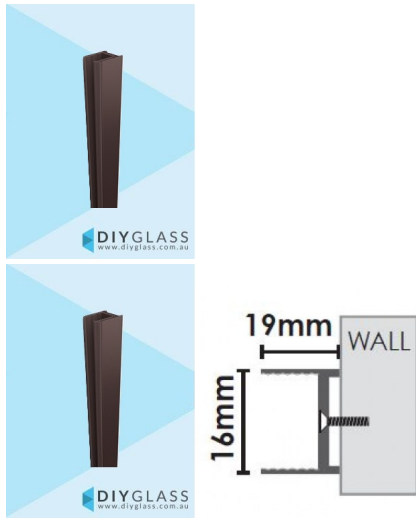

19mm Wide Gunmetal Grey Glass Shower Screen Wall Channel

Rating: Not Rated Yet

Price
\$ 64.00

\$ 64.00

[Ask a question about this product](#)