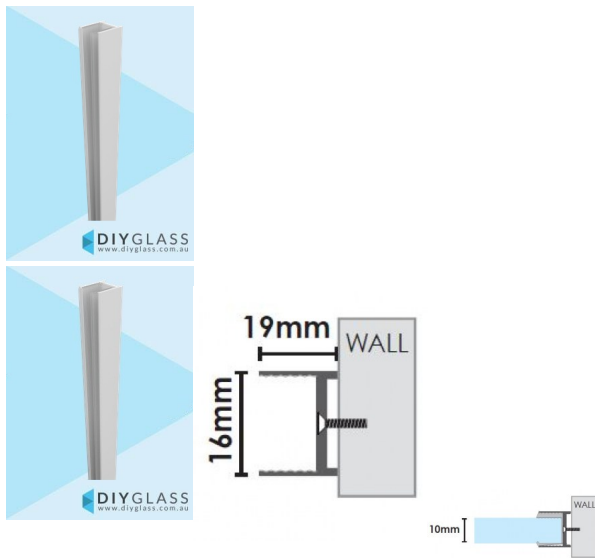

Matt White Shower Screen Wall Channel - 19mm Deep 2100mm Long

- 19mm Slimline Aluminium Channel
- Adds 8mm to the overall glass width
- Matt White Finish
- Dry Glaze System - No need for silicon in glass
- Suits 10mm Glass
- Consider using where the wall is out of square (up to 6mm) or where a slimline channel looks is desired
- Unique Aluminium extrusion has internal ribs which hold secure 2part Clear Glazing PVC
- Fast Installation
- U-Channel & 2 Part Glazing PVC Included

Rating: Not Rated Yet

Price
\$ 52.00

\$ 52.00

[Ask a question about this product](#)

Description

- 19mm Slimline Aluminium Channel
- Adds 8mm to the overall glass width
- Matt White Finish
- Dry Glaze System - No need for silicon in glass
- Suits 10mm Glass
- Consider using where the wall is out of square (up to 6mm) or where a slimline channel looks is desired
- Unique Aluminium extrusion has internal ribs which hold secure 2part Clear Glazing PVC
- Fast Installation
- U-Channel & 2 Part Glazing PVC Included