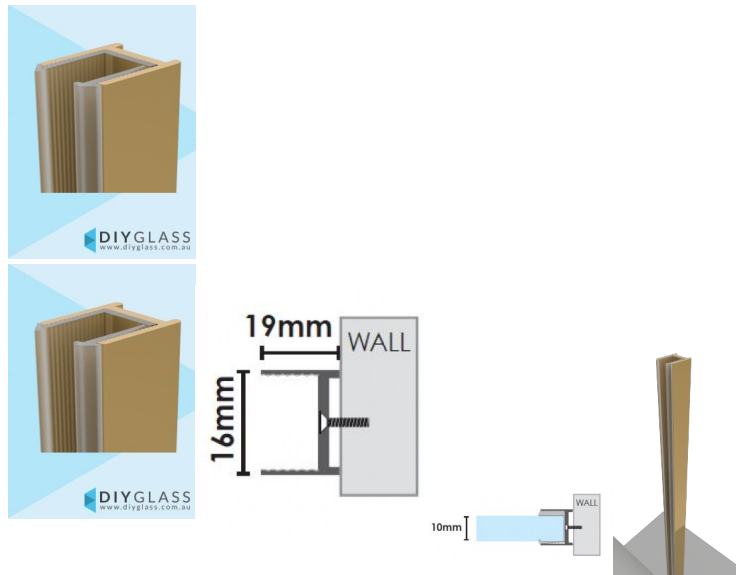

19mm Wide 2100mm Long Brushed Brass / Gold Shower Screen Aluminium U Channel

- 19mm Slimline Anodised Aluminium Channel
- Adds 8mm to the overall glass width
- Brushed Brass / Gold Finish
- Dry Glaze System - No need for silicon in glass
- Suits 10mm Glass
- Consider using where the wall is out of square (up to 6mm) or where a slimline channel looks is desired
- Unique Aluminium extrusion has internal ribs which hold secure 2part Clear Glazing PVC
- Fast Installation
- U-Channel & 2 Part Glazing PVC Included

Rating: Not Rated Yet

Price

\$ 52.00

\$ 52.00

[Ask a question about this product](#)

Description

- 19mm Slimline Anodised Aluminium Channel
- Adds 8mm to the overall glass width
- Brushed Brass / Gold Finish
- Dry Glaze System - No need for silicon in glass
- Suits 10mm Glass
- Consider using where the wall is out of square (up to 6mm) or where a slimline channel looks is desired
- Unique Aluminium extrusion has internal ribs which hold secure 2part Clear Glazing PVC

- Fast Installation
- U-Channel & 2 Part Glazing PVC Included