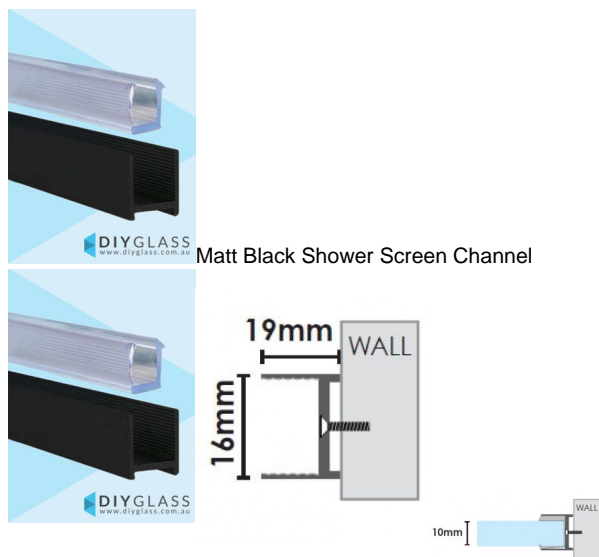

19mm Wide 2100mm long Matt Black Shower Screen Aluminium U Channel

Matt Black Shower Screen Channel

- 19mm Slimline Anodised Aluminium Channel
- Adds 8mm to the overall glass width
- Matt Black Finish
- Dry Glaze System - No need for silicon in glass
- Suits 10mm Glass
- Consider using where the wall is out of square (up to 6mm) or where a slimline channel looks is desired
- Unique Aluminium extrusion has internal ribs which hold secure 2part Clear Glazing PVC
- Fast Installation
- U-Channel & 2 Part Glazing PVC Included

Rating: Not Rated Yet

Price
\$ 53.00

\$ 53.00

[Ask a question about this product](#)

Description

- 19mm Slimline Anodised Aluminium Channel
- Adds 8mm to the overall glass width
- Matt Black Finish
- Dry Glaze System - No need for silicon in glass
- Suits 10mm Glass
- Consider using where the wall is out of square (up to 6mm) or where a slimline channel looks is desired
- Unique Aluminium extrusion has internal ribs which hold secure 2part Clear Glazing PVC
- Fast Installation
- U-Channel & 2 Part Glazing PVC Included