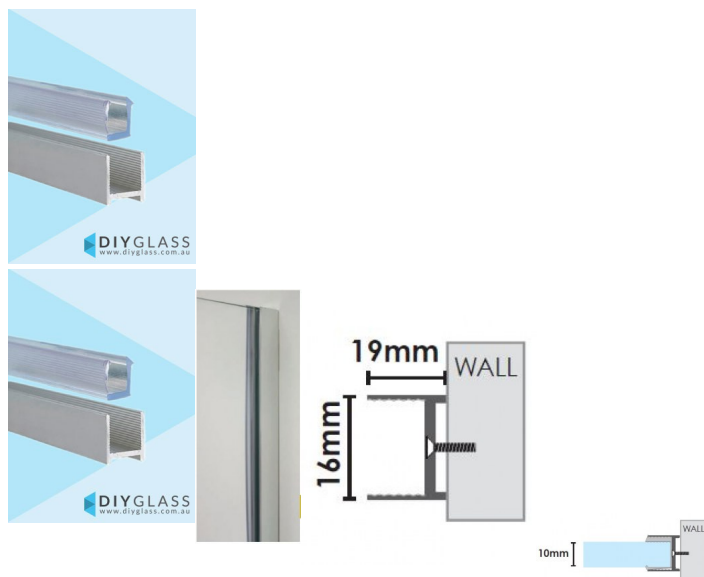

19mm Wide 2100mm Long Chrome Shower Screen Aluminium U Channel

- 19mm Slimline Anodised Aluminium Channel
- Adds 8mm to the overall glass width
- High Polished Chrome Look Finish
- Dry Glaze System - No need for silicon in glass
- Suits 10mm Glass
- Consider using where the wall is out of square (up to 6mm) or where a slimline channel looks is desired
- Unique Aluminium extrusion has internal ribs which hold secure 2part Clear Glazing PVC
- Fast Installation
- U-Channel & 2 Part Glazing PVC Included

Rating: Not Rated Yet

Price

\$ 48.00

\$ 48.00

[Ask a question about this product](#)

Description

- 19mm Slimline Anodised Aluminium Channel
- Adds 8mm to the overall glass width
- High Polished Chrome Look Finish
- Dry Glaze System - No need for silicon in glass
- Suits 10mm Glass
- Consider using where the wall is out of square (up to 6mm) or where a slimline channel looks is desired
- Unique Aluminium extrusion has internal ribs which hold secure 2part Clear Glazing PVC
- Fast Installation
- U-Channel & 2 Part Glazing PVC Included