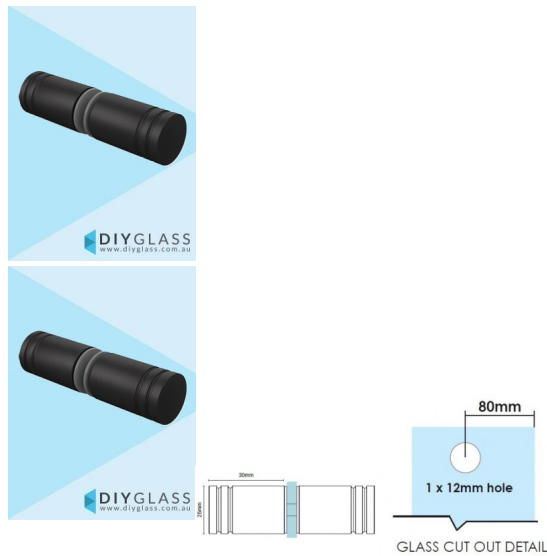

Slimline Round Matt Black Shower Screen Door Knob

- Round Slimline Knob for Shower Screen Door
- Matt Black Finish
- Double pull knob
- Suits 8mm, 10mm and 12mm thick glass
- Requires a 12mm hole in the glass
- Made from Solid Brass
- Nylon spacers and gaskets included to prevent glass/metal contact

This round glass shower screen door knob is also available in:

- [Polished Chrome](#)
- [Matt White](#)
- [Brushed Brass/Gold](#)
- [Brushed Nickel](#)
- [Gunmetal Grey](#)

Rating: Not Rated Yet

Price
\$ 23.80

\$ 17.00

[Ask a question about this product](#)

Description

- Round Slimline Knob for Shower Screen Door
- Matt Black Finish
- Double pull knob

Round Recessed Matt Black Shower Door Knob

- Suits 8mm, 10mm and 12mm thick glass
- Requires a 12mm hole in the glass
- Made from Solid Brass
- Nylon spacers and gaskets included to prevent glass/metal contact

This round glass shower screen door knob is also available in:

- [Polished Chrome](#)
- [Matt White](#)
- [Brushed Brass/Gold](#)
- [Brushed Nickel](#)
- [Gunmetal Grey](#)