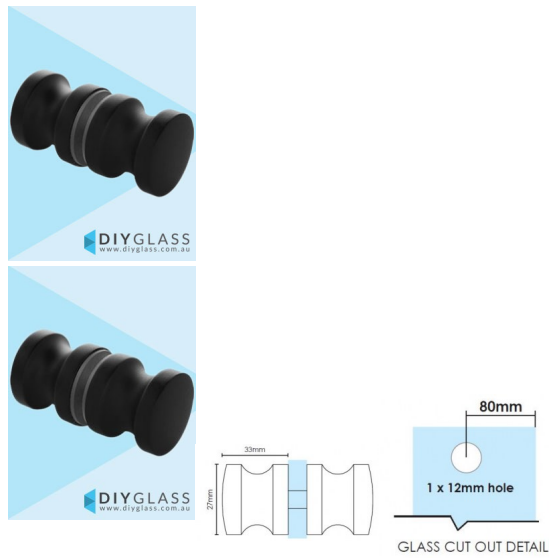

## Round Recessed Matt Black Shower Screen Door Knob

- Round Recessed Knob for Shower Screen Door
- Matt Black Finish
- Double pull knob
- Suits 8mm, 10mm and 12mm thick glass
- Requires a 12mm hole in the glass
- Made from Solid Brass
- Nylon spacers and gaskets included to prevent glass/metal contact

### Description

- Round Recessed Knob for Shower Screen Door
- Matt Black Finish
- Double pull knob
- Suits 8mm, 10mm and 12mm thick glass
- Requires a 12mm hole in the glass
- Made from Solid Brass
- Nylon spacers and gaskets included to prevent glass/metal contact