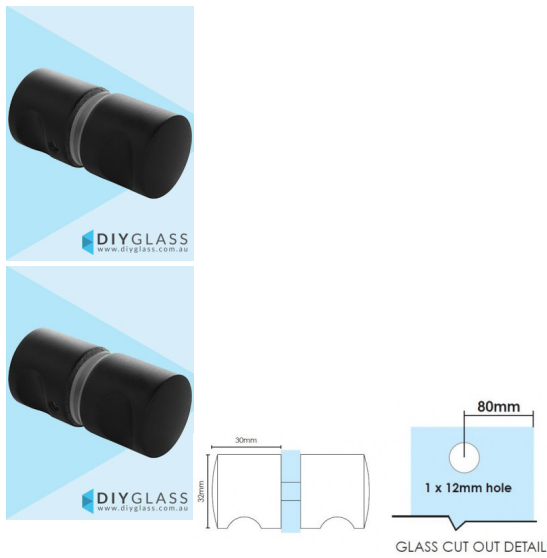

## Round Matt Black Shower Screen Door Knob

- Round with finger notch Knob for Shower Screen Door
- Matt Black Finish
- Double pull knob
- Suits 8mm, 10mm and 12mm thick glass
- Requires a 12mm Hole in the Glass
- Made from Solid Brass
- Nylon spacers and gaskets included to prevent glass/metal contact

### Description

- Round with finger notch Knob for Shower Screen Door
- Matt Black Finish
- Double pull knob
- Suits 8mm, 10mm and 12mm thick glass
- Requires a 12mm Hole in the Glass
- Made from Solid Brass
- Nylon spacers and gaskets included to prevent glass/metal contact