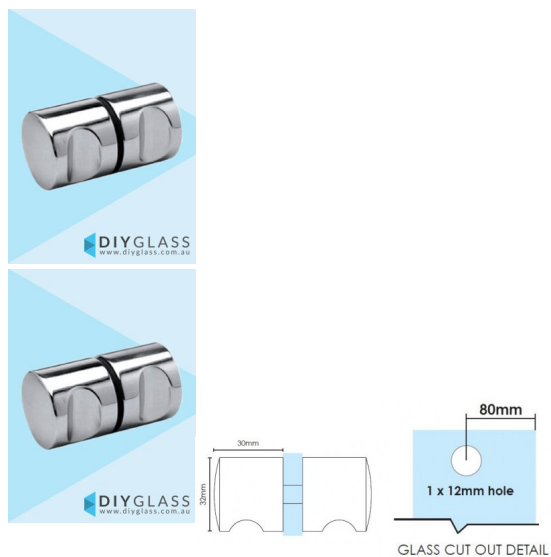

Round Chrome Shower Screen Door Knob

- Round with finger notch Knob for Glass Shower Screen Door
- Chrome Plated Finish
- Double pull knob
- Suits 8mm, 10mm and 12mm thick glass
- Requires a 12mm hole in the door
- Made from Solid Brass
- Nylon spacers and gaskets included to prevent glass/metal contact

Rating: Not Rated Yet

Price
\$ 21.00

\$ 21.00

[Ask a question about this product](#)

Description

- Round with finger notch Knob for Glass Shower Screen Door
- Chrome Plated Finish
- Double pull knob
- Suits 8mm, 10mm and 12mm thick glass
- Requires a 12mm hole in the door
- Made from Solid Brass
- Nylon spacers and gaskets included to prevent glass/metal contact