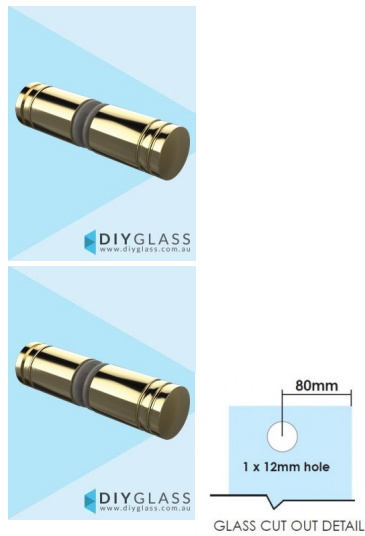

Round Slimline Brushed Brass / Gold Shower Screen Door Knob

- Round Knob for Glass Shower Screen Door
- Brushed Brass / Gold Finish
- Double pull knob
- Suits 8mm, 10mm and 12mm thick glass
- Requires a 12mm hole in the door
- Made from Solid Brass
- Nylon spacers and gaskets included to prevent glass/metal contact

Rating: Not Rated Yet

Price
\$ 17.00

\$ 17.00

[Ask a question about this product](#)

Description

- Round Knob for Glass Shower Screen Door
- Brushed Brass / Gold Finish
- Double pull knob
- Suits 8mm, 10mm and 12mm thick glass
- Requires a 12mm hole in the door
- Made from Solid Brass
- Nylon spacers and gaskets included to prevent glass/metal contact