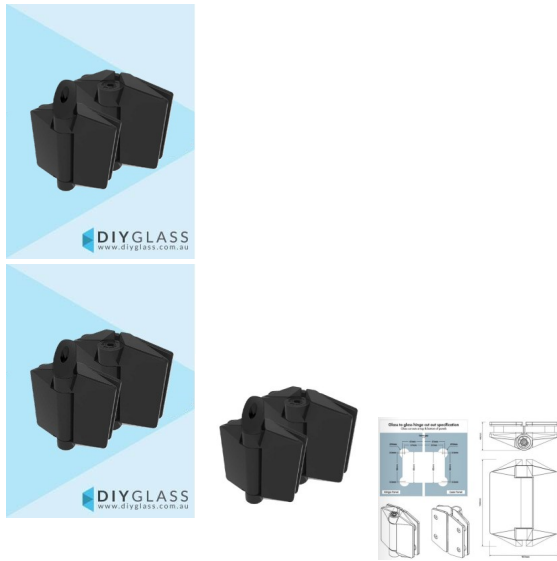

## Matt Black Polaris 125 Series Glass/Glass Hinges

- 2205 grade stainless steel
- Self closing pool fence compliant safety hinge
- Tested to cycle count Australian Standards requirements
- Adjustable closing speed with European dampeners providing a soft close action
- Cone cap incorporated on bottom hinge for anti-toe hold
- Suits 10 or 12mm thick glass gates (max 45kg)

Rating: Not Rated Yet

**Price**

\$ 363.00

\$ 363.00

[Ask a question about this product](#)

**Description**

- 2205 grade stainless steel
- Self closing pool fence compliant safety hinge
- Tested to cycle count Australian Standards requirements
- Adjustable closing speed with European dampeners providing a soft close action
- Cone cap incorporated on bottom hinge for anti-toe hold
- Suits 10 or 12mm thick glass gates (max 45kg)