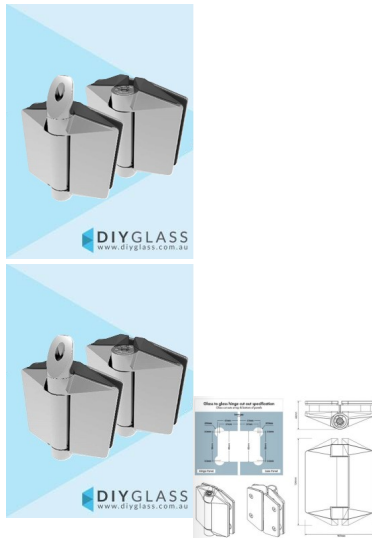

## Polished Stainless Polaris 125 Series Glass/Glass Hinges

- 2205 grade stainless steel
- Self closing pool fence compliant safety hinge
- Tested to cycle count Australian Standards requirements
- Adjustable closing speed with European dampeners providing a soft close action
- Cone cap incorporated on bottom hinge for anti-toe hold
- Suits 10 or 12mm thick glass gates (max 45kg)

Rating: Not Rated Yet

**Price**

\$ 345.00

\$ 345.00

[Ask a question about this product](#)

Description

- 2205 grade stainless steel
- Self closing pool fence compliant safety hinge
- Tested to cycle count Australian Standards requirements
- Adjustable closing speed with European dampeners providing a soft close action
- Cone cap incorporated on bottom hinge for anti-toe hold
- Suits 10 or 12mm thick glass gates (max 45kg)