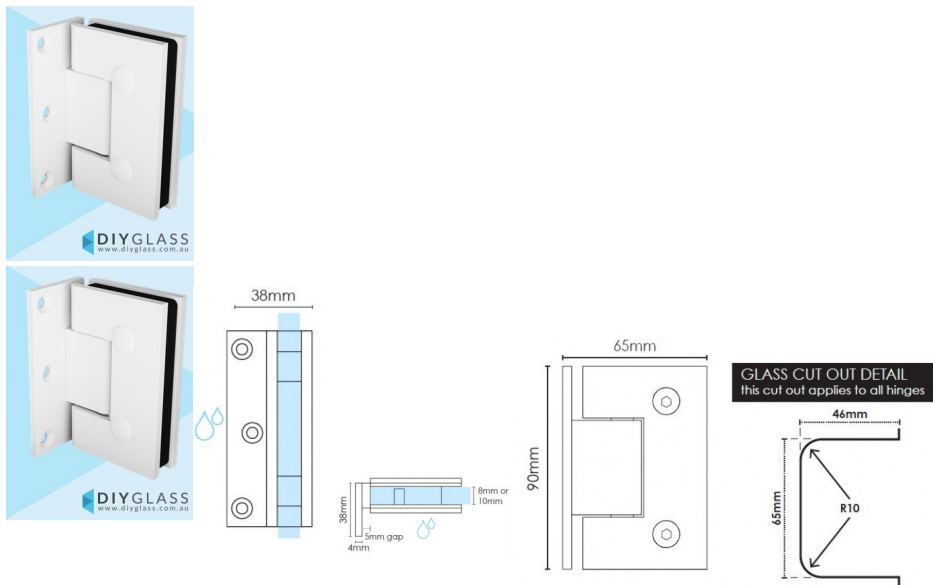

## Matt White Glass Shower Screen Offset Wall to Glass Door Hinge

2 required per door

- Matt White Finish
- Offset Wall to Glass Hinge
- 3 x Fixing Holes
- Square Finish Edges
- Suitable for 8mm & 10mm Glass
- "D" Style Glass Cutouts
- Self Closing from approximately 25 Degrees
- Dual Action - opens inwards and outwards
- Made from solid brass
- Fixing Screws included
- Allen Key & Gaskets included

Maximum Door Weight when 2 hinges used is 35kg

Maximum Door Width when 2 hinges used is 800mm

Rating: Not Rated Yet

**Price**  
\$ 52.00

\$ 52.00

[Ask a question about this product](#)

Description

## Matt White Offset Wall to Glass Shower Screen Door Hinge

---

2 required per door

- Matt White Finish
- Offset Wall to Glass Hinge
- 3 x Fixing Holes
- Square Finish Edges
- Suitable for 8mm & 10mm Glass
- "D" Style Glass Cutouts
- Self Closing from approximately 25 Degrees
- Dual Action - opens inwards and outwards
- Made from solid brass
- Fixing Screws included
- Allen Key & Gaskets included

Maximum Door Weight when 2 hinges used is 35kg

Maximum Door Width when 2 hinges used is 800mm