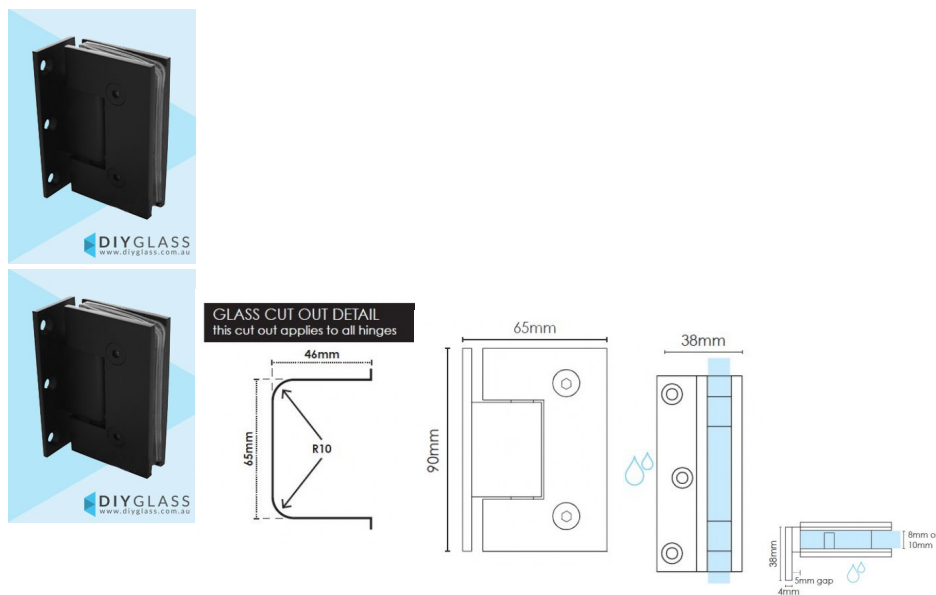

Offset Wall to Glass Matt Black Shower Screen Door Hinge

2 required per door

- Offset Wall to Glass Hinge
- Matt Black Finish
- 3 x Fixing Holes
- Square Finish Edges
- Suitable for 8mm & 10mm Glass
- "D" Style Glass Cutouts
- Self Closing from approximately 25 Degrees
- Dual Action - opens inwards and outwards
- Made from solid brass
- Fixing Screws included
- Allen Key & Gaskets included

Maximum Door Weight when 2 hinges used is 35kg

Maximum Door Width when 2 hinges used is 800mm

Rating: Not Rated Yet

Price
\$ 54.65

\$ 54.65

[Ask a question about this product](#)

Description

Offset Wall to Glass Matt Black Shower Screen Hinge

2 required per door

- Offset Wall to Glass Hinge
- Matt Black Finish
- 3 x Fixing Holes
- Square Finish Edges
- Suitable for 8mm & 10mm Glass
- "D" Style Glass Cutouts
- Self Closing from approximately 25 Degrees
- Dual Action - opens inwards and outwards
- Made from solid brass
- Fixing Screws included
- Allen Key & Gaskets included

Maximum Door Weight when 2 hinges used is 35kg

Maximum Door Width when 2 hinges used is 800mm