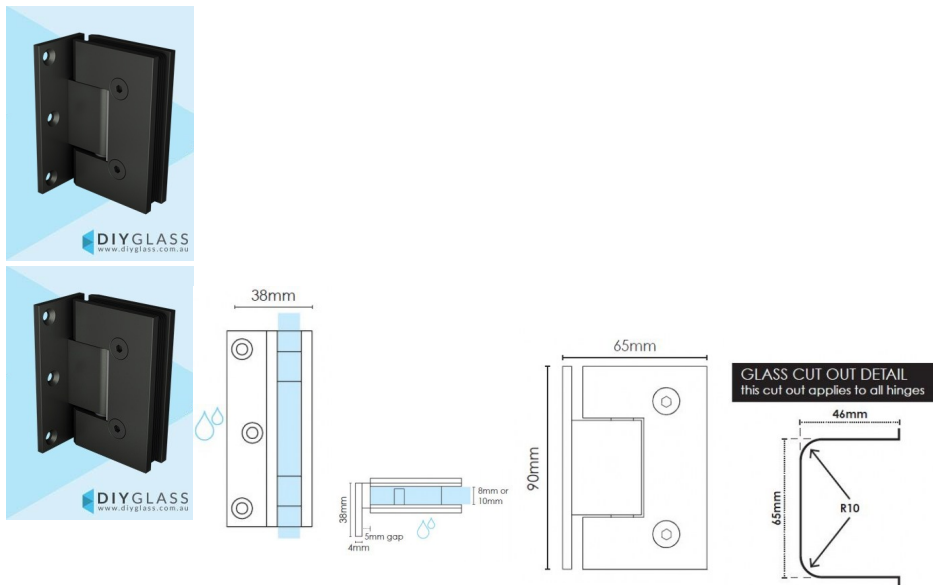

Gunmetal Grey Glass Shower Screen Offset Wall to Glass Door Hinge

2 required per door

- Gunmetal Grey Finish
- Offset Wall to Glass Hinge
- 3 x Fixing Holes
- Square Finish Edges
- Suitable for 8mm & 10mm Glass
- "D" Style Glass Cutouts
- Self Closing from approximately 25 Degrees
- Dual Action - opens inwards and outwards
- Made from solid brass
- Fixing Screws included
- Allen Key & Gaskets included

Maximum Door Weight when 2 hinges used is 35kg

Maximum Door Width when 2 hinges used is 800mm

Rating: Not Rated Yet

Price
\$ 52.00

\$ 52.00

[Ask a question about this product](#)

Description

Matt White Offset Wall to Glass Shower Screen Door Hinge

2 required per door

- Gunmetal Grey Finish
- Offset Wall to Glass Hinge
- 3 x Fixing Holes
- Square Finish Edges
- Suitable for 8mm & 10mm Glass
- "D" Style Glass Cutouts
- Self Closing from approximately 25 Degrees
- Dual Action - opens inwards and outwards
- Made from solid brass
- Fixing Screws included
- Allen Key & Gaskets included

Maximum Door Weight when 2 hinges used is 35kg

Maximum Door Width when 2 hinges used is 800mm