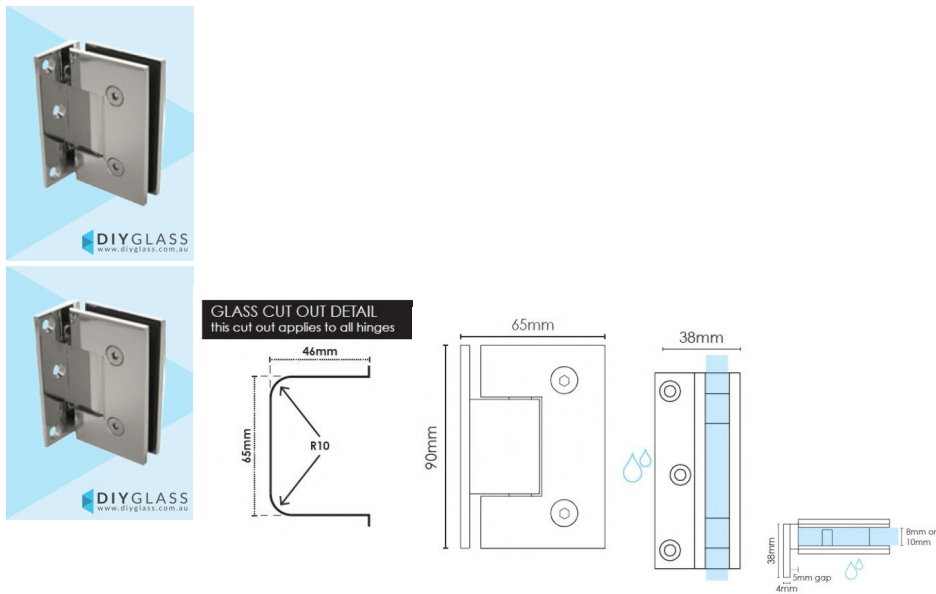

Offset Wall to Glass Chrome Shower Screen Door Hinge

2 required per door

- Offset Wall to Glass Hinge
- 3 x Fixing Holes
- Square Finish Edges
- Suitable for 8mm & 10mm Glass
- "D" Style Glass Cutouts
- Self Closing from approximately 25 Degrees
- Dual Action - opens inwards and outwards
- Made from solid brass
- Fixing Screws included
- Allen Key & Gaskets included

Maximum Door Weight when 2 hinges used is 35kg

Maximum Door Width when 2 hinges used is 800mm

Rating: Not Rated Yet

Price
\$ 40.80

\$ 40.80

[Ask a question about this product](#)

Description

2 required per door

Offset Wall to Glass Shower Screen Door Hinge

- Offset Wall to Glass Hinge
- 3 x Fixing Holes
- Square Finish Edges
- Suitable for 8mm & 10mm Glass
- "D" Style Glass Cutouts
- Self Closing from approximately 25 Degrees
- Dual Action - opens inwards and outwards
- Made from solid brass
- Fixing Screws included
- Allen Key & Gaskets included

Maximum Door Weight when 2 hinges used is 35kg

Maximum Door Width when 2 hinges used is 800mm