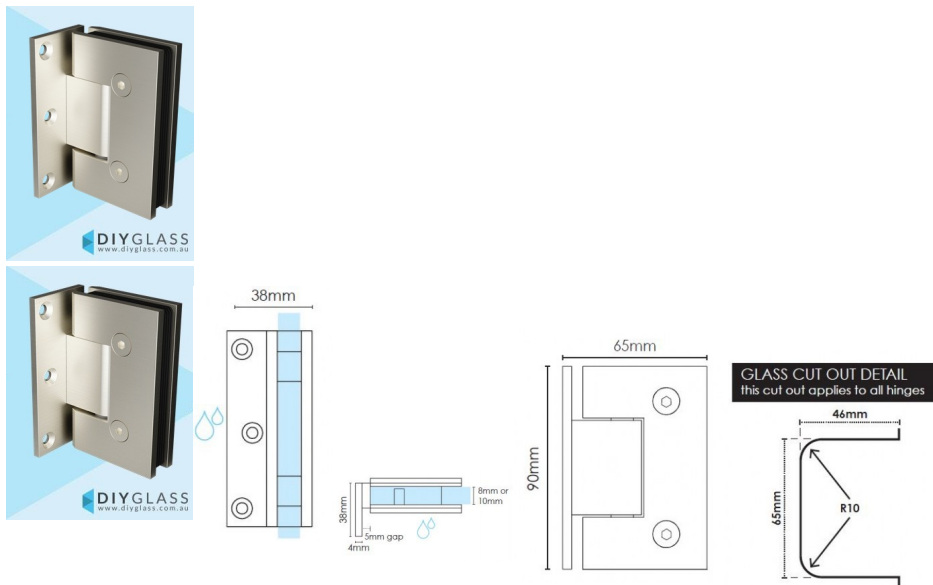

Brushed Nickel Glass Shower Screen Offset Wall to Glass Door Hinge

2 required per door

- Brushed Nickel Finish
- Offset Wall to Glass Hinge
- 3 x Fixing Holes
- Square Finish Edges
- Suitable for 8mm & 10mm Glass
- "D" Style Glass Cutouts
- Self Closing from approximately 25 Degrees
- Dual Action - opens inwards and outwards
- Made from solid brass
- Fixing Screws included
- Allen Key & Gaskets included

Maximum Door Weight when 2 hinges used is 35kg

Maximum Door Width when 2 hinges used is 800mm

Rating: Not Rated Yet

Price
\$ 52.00

\$ 52.00

[Ask a question about this product](#)

Description

Matt White Offset Wall to Glass Shower Screen Door Hinge

2 required per door

- Brushed Nickel Finish
- Offset Wall to Glass Hinge
- 3 x Fixing Holes
- Square Finish Edges
- Suitable for 8mm & 10mm Glass
- "D" Style Glass Cutouts
- Self Closing from approximately 25 Degrees
- Dual Action - opens inwards and outwards
- Made from solid brass
- Fixing Screws included
- Allen Key & Gaskets included

Maximum Door Weight when 2 hinges used is 35kg

Maximum Door Width when 2 hinges used is 800mm