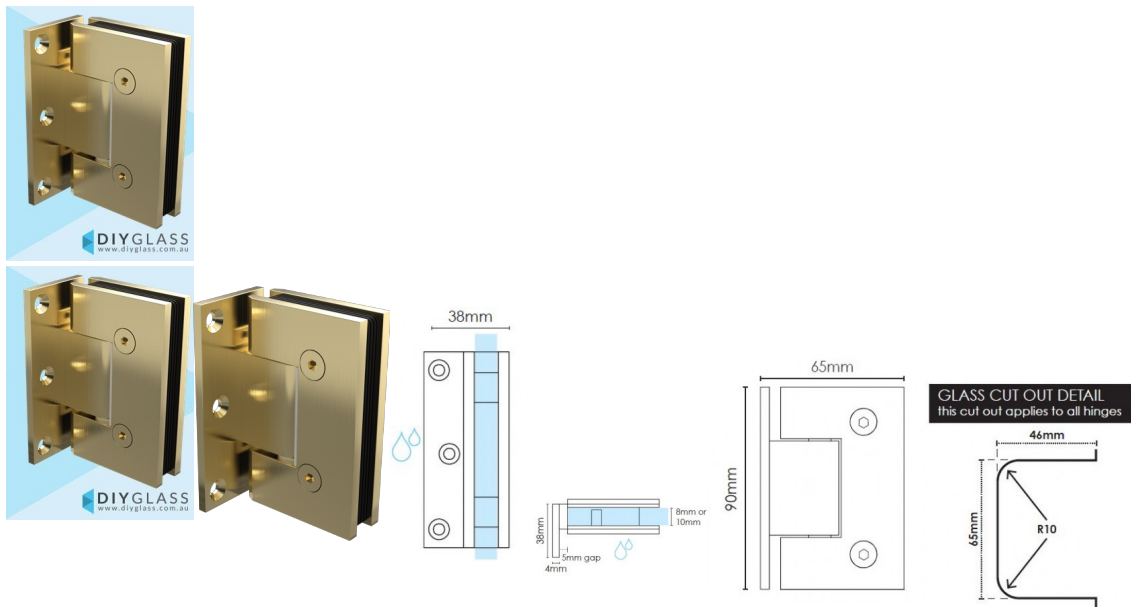

## Offset Wall to Glass Brushed Brass / Gold Shower Screen Door Hinge

2 required per door

- Brushed Brass / Gold Finish
- Offset Wall to Glass Hinge
- 3 x Fixing Holes
- Square Finish Edges
- Suitable for 8mm & 10mm Glass
- "D" Style Glass Cutouts
- Self Closing from approximately 25 Degrees
- Dual Action - opens inwards and outwards
- Made from solid brass
- Fixing Screws included
- Allen Key & Gaskets included

Maximum Door Weight when 2 hinges used is 35kg

Maximum Door Width when 2 hinges used is 800mm

Rating: Not Rated Yet

**Price**

\$ 52.00

\$ 52.00

[Ask a question about this product](#)

Description

## Offset Wall to Glass Shower Screen Door Hinge

---

2 required per door

- Brushed Brass / Gold Finish
- Offset Wall to Glass Hinge
- 3 x Fixing Holes
- Square Finish Edges
- Suitable for 8mm & 10mm Glass
- "D" Style Glass Cutouts
- Self Closing from approximately 25 Degrees
- Dual Action - opens inwards and outwards
- Made from solid brass
- Fixing Screws included
- Allen Key & Gaskets included

Maximum Door Weight when 2 hinges used is 35kg

Maximum Door Width when 2 hinges used is 800mm