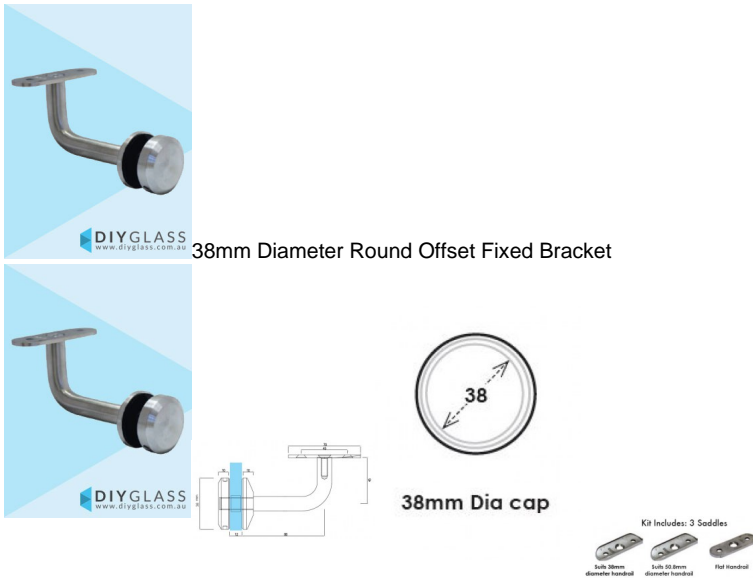

## 38mm Diameter Round Offset Fixed Bracket - Suits Round and Flat Rails

- 38mm Diameter Round Cap
- Suits round or flat rails
- Includes 3 Saddles 38mm, 50mm and Flat. You can simply change the saddle to use with different profile handrails.
- Requires a 20mm Diameter Hole in the glass

### Description

- 38mm Diameter Round Cap
- Suits round or flat rails
- Includes 3 Saddles 38mm, 50mm and Flat. You can simply change the saddle to use with different profile handrails.
- Requires a 20mm Diameter Hole in the glass