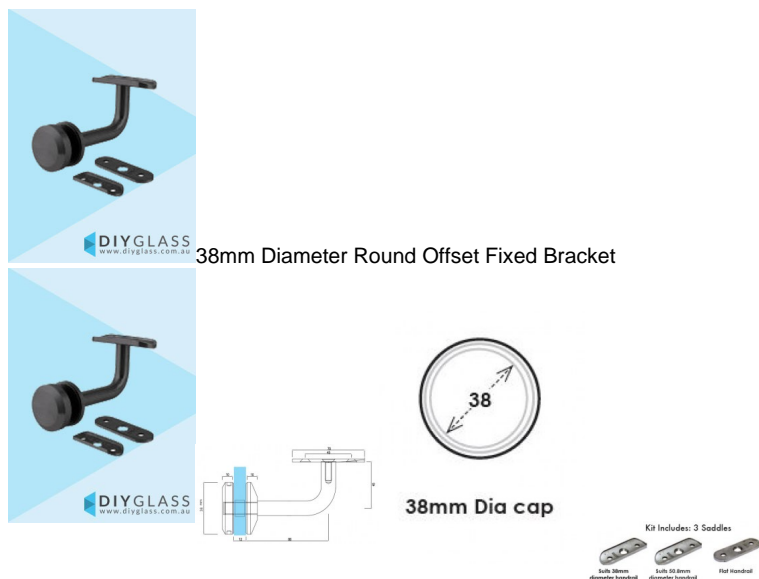

## Black 38mm Diameter Round Offset Fixed Bracket - Suits Round and Flat Rails

- Black 38mm Diameter Round Cap
- Suits round or flat rails
- Includes 3 Saddles 38mm, 50mm and Flat. You can simply change the saddle to use with different profile handrails.
- Requires a 20mm Diameter Hole in the glass
- Use with our pre-drilled 970mm and 1280mm glass panels

### Description

- Black 38mm Diameter Round Cap
- Suits round or flat rails
- Includes 3 Saddles 38mm, 50mm and Flat. You can simply change the saddle to use with different profile handrails.
- Requires a 20mm Diameter Hole in the glass