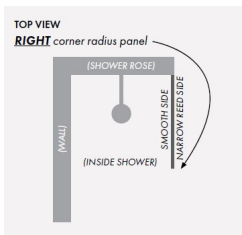

## 1197mm x 2050mm Narrow Reed Radius to Right Corner

- Corner: 200mm Radius in Right Hand Corner
- Width: 1197mm
- Height: 2050mm
- Thickness: 10mm
- Weight: 61kg
- Allow a 3mm Gap between the wall and glass and a 3mm Gap between this panel and the door.

### Installation Widths:

- 1200mm when installing with a wall bracket
- 1207-1210mm when installing with 19mm U Channel
- 1207-1222mm when installing with 35mm U Channel

Rating: Not Rated Yet

### Description

- Corner: 200mm Radius in Right Hand Corner
- Width: 1197mm
- Height: 2050mm
- Thickness: 10mm
- Weight: 61kg
- Allow a 3mm Gap between the wall and glass and a 3mm Gap between this panel and the door.

### Installation Widths:

- 1200mm when installing with a wall bracket
- 1207-1210mm when installing with 19mm U Channel
- 1207-1222mm when installing with 35mm U Channel