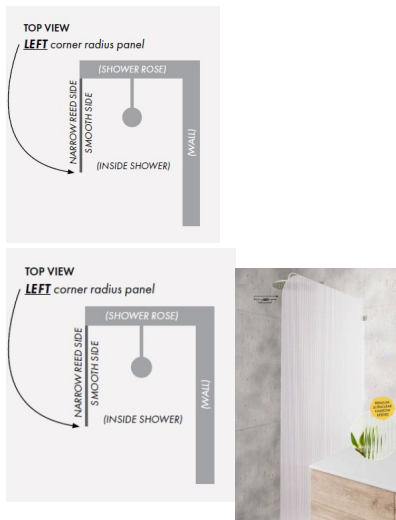

997mm x 2050mm Narrow Reed Radius to Left Corner

- Corner: 200mm Radius in Left Hand Corner
- Width: 997mm
- Height: 2050mm
- Thickness: 10mm
- Weight: 51kg
- Allow a 3mm Gap between the wall and glass and a 3mm Gap between this panel and the door.

Installation Widths:

- 1000mm when installing with a wall bracket
- 1007-1010mm when installing with 19mm U Channel
- 1007-1022mm when installing with 35mm U Channel

Rating: Not Rated Yet

Price

\$ 383.00

\$ 383.00

[Ask a question about this product](#)

Description

- Corner: 200mm Radius in Left Hand Corner
- Width: 997mm
- Height: 2050mm
- Thickness: 10mm
- Weight: 51kg
- Allow a 3mm Gap between the wall and glass and a 3mm Gap between this panel and the door.

Installation Widths:

- 1000mm when installing with a wall bracket
- 1007-1010mm when installing with 19mm U Channel
- 1007-1022mm when installing with 35mm U Channel