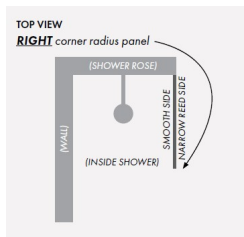

997mm x 2050mm Narrow Reed Radius to Right Corner

- Corner: 200mm Radius in Right Hand Corner
- Width: 997mm
- Height: 2050mm
- Thickness: 10mm
- Weight: 51kg
- Allow a 3mm Gap between the wall and glass and a 3mm Gap between this panel and the door.

Installation Widths:

- 1000mm when installing with a wall bracket
- 1007-1010mm when installing with 19mm U Channel
- 1007-1022mm when installing with 35mm U Channel

Rating: Not Rated Yet

Price

\$ 383.00

\$ 383.00

[Ask a question about this product](#)

Description

- Corner: 200mm Radius in Right Hand Corner
- Width: 997mm
- Height: 2050mm
- Thickness: 10mm
- Weight: 51kg
- Allow a 3mm Gap between the wall and glass and a 3mm Gap between this panel and the door.

Installation Widths:

- 1000mm when installing with a wall bracket
- 1007-1010mm when installing with 19mm U Channel
- 1007-1022mm when installing with 35mm U Channel