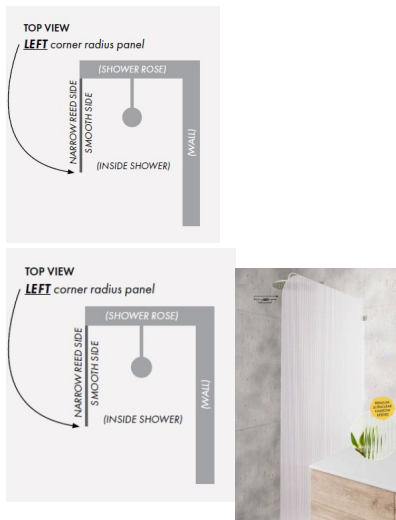

897mm x 2050mm Narrow Reed Radius to Left Corner

- Corner: 200mm Radius in Left Hand Corner
- Width: 897mm
- Height: 2050mm
- Thickness: 10mm
- Weight: 46kg
- Allow a 3mm Gap between the wall and glass and a 3mm Gap between this panel and the door.

Installation Widths:

- 900mm when installing with a wall bracket
- 907-910mm when installing with 19mm U Channel
- 907-922mm when installing with 35mm U Channel

Rating: Not Rated Yet

Price

\$ 339.00

\$ 339.00

[Ask a question about this product](#)

Description

- Corner: 200mm Radius in Left Hand Corner
- Width: 897mm
- Height: 2050mm
- Thickness: 10mm
- Weight: 46kg
- Allow a 3mm Gap between the wall and glass and a 3mm Gap between this panel and the door.

Installation Widths:

- 900mm when installing with a wall bracket
- 907-910mm when installing with 19mm U Channel
- 907-922mm when installing with 35mm U Channel