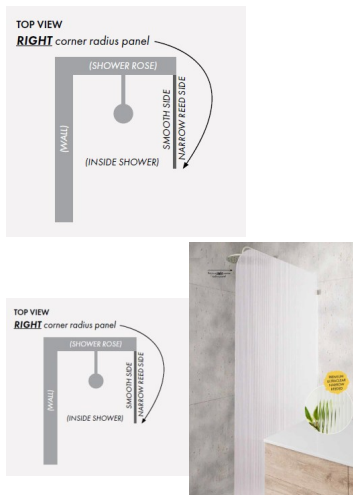

## 897mm x 2050mm Narrow Reed Radius to Right Corner

- Corner: 200mm Radius in Right Hand Corner
- Width: 897mm
- Height: 2050mm
- Thickness: 10mm
- Weight: 46kg
- Allow a 3mm Gap between the wall and glass and a 3mm Gap between this panel and the door.

### Installation Widths:

- 900mm when installing with a wall bracket
- 907-910mm when installing with 19mm U Channel
- 907-922mm when installing with 35mm U Channel

Rating: Not Rated Yet

### Description

- Corner: 200mm Radius in Right Hand Corner
- Width: 897mm
- Height: 2050mm
- Thickness: 10mm
- Weight: 46kg
- Allow a 3mm Gap between the wall and glass and a 3mm Gap between this panel and the door.

Installation Widths:

- 900mm when installing with a wall bracket
- 907-910mm when installing with 19mm U Channel
- 907-922mm when installing with 35mm U Channel